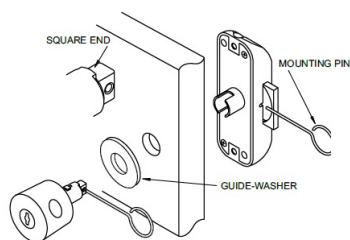

PRODUCT SHEET

Description:

Rotary Bar Lock 924 W/Knob, NPL, CK SISO, No Bars, W/Accessories

Item number:

14.05.235-0

Units	Box	Carton	HS Code	Barcode
Pcs.	6	60	8301300000	
				5704866042758

SISO A/S

Mileparken 11
DK-2740 Skovlunde
Denmark
VAT: DK 24786013

Phone +45 45 830 900

www.siso.dk
siso@siso.dk

Danske Bank
Nytorv Branch
Copenhagen
SWIFT: DABADKKK

Account no.
4180 3112 112936
IBAN Account
DK7230003112112936