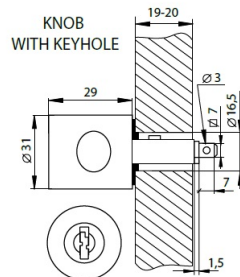

## Description:

Rotary Bar Lock 924 W/Knob, NPL, CK SISO, No Bars, W/Accessories

## Item number:

14.05.235-0

Units	Box	Carton	HS Code	Barcode
Pcs.	6	60	8301300000	
				5704866042758