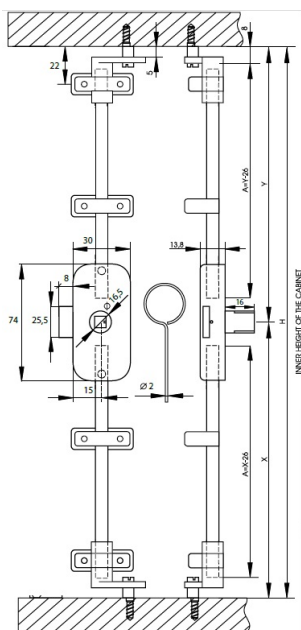

## Description:

Rotary Bar Lock 924 W/Knob, NPL, CK SISO, No Bars, W/Accessories

## Item number:

14.05.235-0

Units	Box	Carton	HS Code	Barcode
Pcs.	6	60	8301300000	
				5704866042758