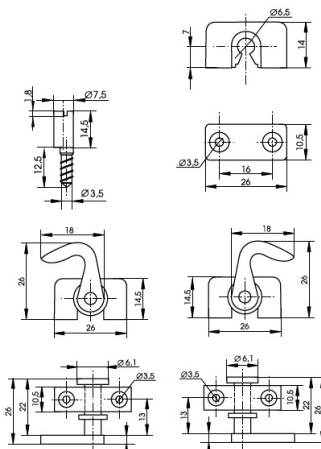

## Description:

Rotary Bar Lock 924 W/Knob, NPL, CK SISO, No Bars, W/Accessories

## Item number:

14.05.235-0

Units	Box	Carton	HS Code	Barcode
Pcs.	6	60	8301300000	
				5704866042758